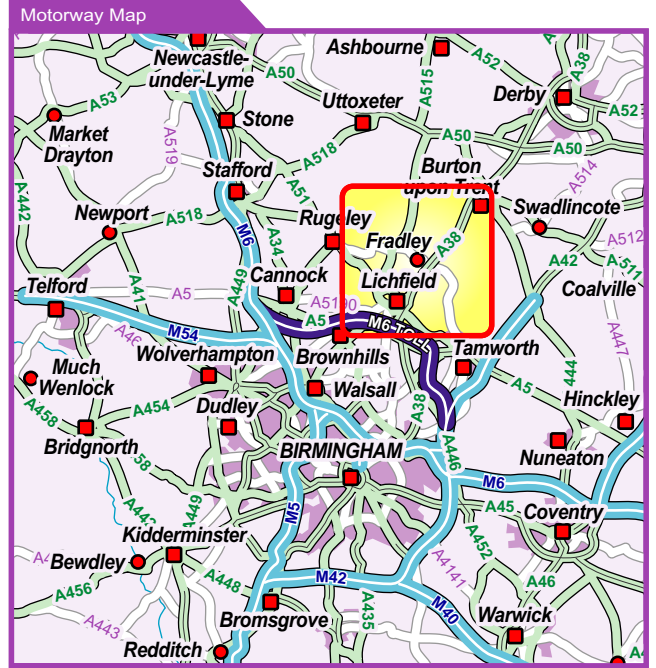

TRAVEL INFORMATION

From Derby & Burton-on-Trent:

Continue along the A38 through Burton-on-Trent towards Lichfield. Continue past Alrewas and the petrol station on the right. Exit along the slip road and over the A38 following signs for Fradley Park. Continue over the first roundabout, and right at the next. When you reach the mini roundabout turn right. Amethyst is straight ahead.

From Lichfield:

Continue along the A38 towards Burton-on-Trent. Continue past signs for the A5192 & A5127. When you reach Hilliards Cross, turn left towards Fradley Park. Continue over the first roundabout, and right at the next. When you reach the mini roundabout turn right. Amethyst is straight ahead.

The nearest Train Station is Lichfield Trent Valley and is a short taxi ride from Amethyst. For train times call 08457 484950.

Parking is available on site.

Fradley Locator Map