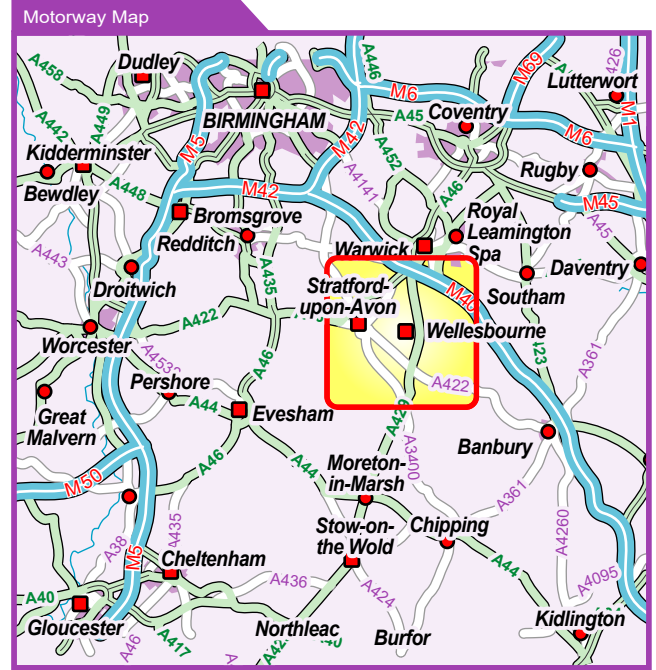

TRAVEL INFORMATION

From Warwick & M40 J15:

Exit the M40 at Junction 15 onto the A429 towards Wellesbourne. Follow this road for approximately 5 miles. When you reach Wellesbourne, continue straight on over the 1st roundabout (A429). At the 2nd roundabout take the 3rd exit onto the B4086. At the mini roundabout turn left onto Fletcher's Way. Our offices are on the left.

From Halford & Cirencester:

Continue along the A429 following signs for the M40. When you reach Wellesbourne take the 3rd exit at the 1st roundabout. At the second roundabout, turn left onto the B4086. At the mini roundabout turn left onto Fletcher's Way. Our offices are on the left.

From Stratford Upon Avon:

Heading from Stratford Upon Avon on the A422 towards Banbury, turn left onto the B4086 (Tiddington Road) towards Wellesbourne. Turn right at the mini roundabout onto Fletcher's Way. Our offices are on the left.

The nearest Train Station is at Stratford Upon Avon, which is a 7 mile car journey to Amethyst.

Parking is available on site.

Wellesbourne Locator Map